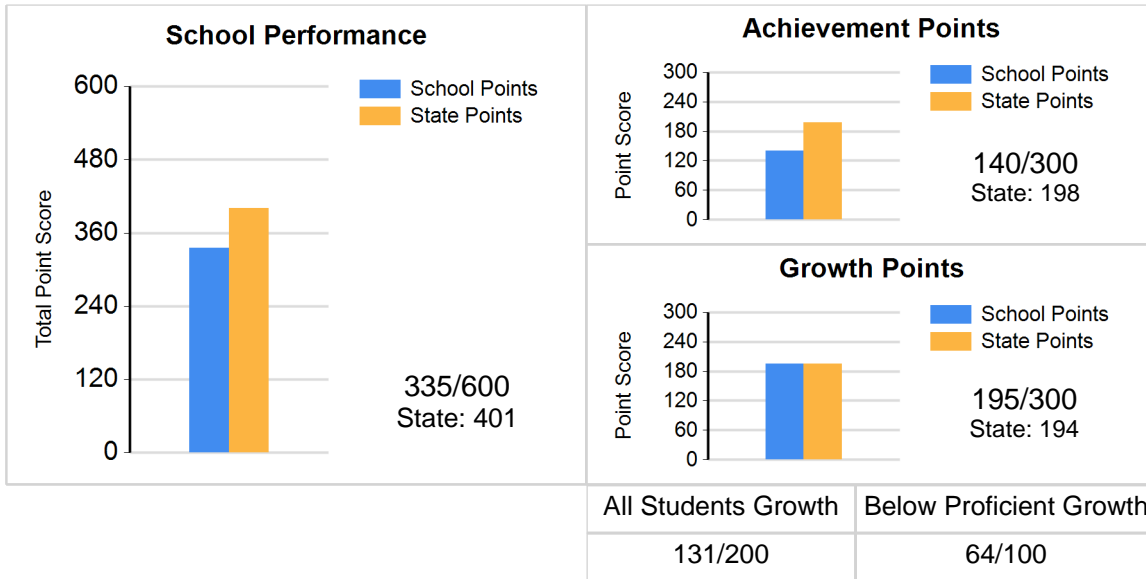

MONUMENT VALLEY HIGH

All Students Growth	Below Proficient Growth
131/200	64/100

Participation Rate	
All Students	Below Proficient
100%	100%

College and Career Readiness	
Graduation Rate	Graduation Points
87%	131/150

	All Students Growth			Below Proficient Growth			Proficiency			
	MGP	# of Tests	Points	MGP	# of Tests	Points	Prof Rate	# of Tests	Points	Points Possible
English Language Arts	62.50	146	172	62.00	140	85	<10%	171	4	50
Math	48.00	133	118	47.50	128	58	<10%	162	2	50
Science	44.00	113	103	43.00	106	49	<10%	161	3	50
	Average		131	Average		64		Sum		9

* Of the tests that were expected to be taken, 0% were not taken due to parental exclusion. These expected tests were included in participation rates but excluded from proficiency rates.

	All Students MGP			Below Proficient MGP			Proficiency		
	School	LEA	State	School	LEA	State	School	LEA	State
10th Grade Language Arts	76.50	63.00	50.00	76.00	63.00	50.00	20%	32%	46%
11th Grade Language Arts	71.00	62.00	51.00	70.00	62.50	51.00	10%	21%	39%
7th Grade Language Arts	50.00	54.00	50.00	50.00	54.00	50.00	<10%	25%	45%
8th Grade Language Arts	54.00	67.00	50.00	54.00	66.00	51.00	<10%	33%	43%
9th Grade Language Arts	71.00	63.50	50.00	73.00	63.00	50.00	<10%	27%	42%
7th Grade Math	53.00	60.00	50.00	53.00	63.00	50.00	<10%	36%	49%
8th Grade Math	45.00	65.00	50.00	43.00	63.00	50.00	<10%	37%	46%
Secondary Math I	51.50	50.50	51.00	50.00	50.00	50.00	<10%	31%	43%
Secondary Math II	33.50	55.00	51.00	34.00	63.00	50.00	<10%	25%	39%
Secondary Math III	42.00	59.00	50.00	42.00	55.00	50.00	<10%	24%	48%
7th Grade Science	33.00	52.50	50.00	33.00	48.00	50.00	<10%	32%	48%
8th Grade Science	58.00	62.00	50.00	58.00	58.00	50.00	<10%	38%	50%
Biology	60.50	44.00	51.00	65.00	49.00	51.00	<10%	21%	45%
Earth Science	48.00	52.00	50.00	48.00	59.00	50.00	12%	38%	46%
Physics		44.00	50.00		43.00	50.00	<10%	14%	50%